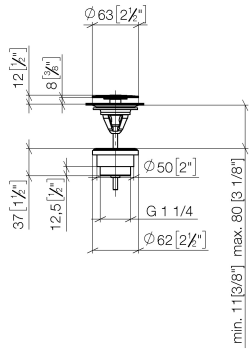

Basin Waste without press-closing 1 1/4" - Durabronz (23kt Gold)

IMO

10 126 970

Fits: IMO, LULU, MADISON, MEM, TARA,
CL.1, LISSÉ, VAIA, META, CYO

	Durabronz (23kt Gold)	10 126 970-09
	Chrome	10 126 970-00
	Brushed Platinum	10 126 970-06
	Platinum	10 126 970-08
	Dark Chrome	10 126 970-19
	Light Gold	10 126 970-26
	Brushed Light Gold	10 126 970-27
	Brushed Durabronz (23kt Gold)	10 126 970-28
	Matte Black	10 126 970-33
	Brushed Bronze	10 126 970-42
	Brushed Champagne (22kt Gold)	10 126 970-46
	Champagne (22kt Gold)	10 126 970-47
	Brushed Chrome	10 126 970-93
	Brushed Dark Platinum	10 126 970-99

Basin Waste without press-closing 1 1/4" - Durabronz (23kt Gold)

IMO

10 126 970

Only suitable for sinks without an overflow.

10 126 970

mm [inches]

10 126 970

Parts for other finishes can be found here: [Chrome](#)

Spare parts list

No.	Item Number	Name	Quantity used	Delivery time
1	09 31 20 097-09	plug	1	40
2	09 30 30 179 90	screw	1	2
3	09 11 01 038-09	cup	1	40
4	09 14 05 061 90	seal	1	2
5	09 14 03 153 90	seal	1	2
6	09 11 10 156-09	connection	1	60