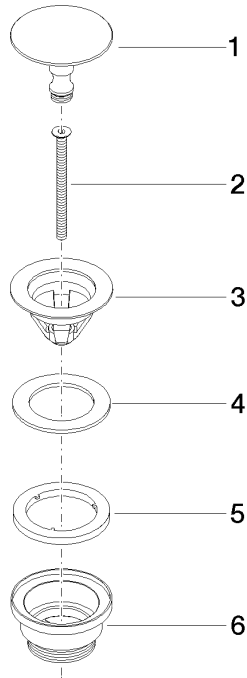

Basin Waste without press-closing 1 1/4" - Durabronz (23kt Gold)

IMO

10 126 970

Fits: IMO, LULU, MADISON, MEM, TARA,
CL.1, LISSÉ, VAIA, META, CYO

	Durabronz (23kt Gold)	10 126 970-09
	Chrome	10 126 970-00
	Brushed Platinum	10 126 970-06
	Platinum	10 126 970-08
	Dark Chrome	10 126 970-19
	Light Gold	10 126 970-26
	Brushed Light Gold	10 126 970-27
	Brushed Durabronz (23kt Gold)	10 126 970-28
	Matte Black	10 126 970-33
	Brushed Bronze	10 126 970-42
	Brushed Champagne (22kt Gold)	10 126 970-46
	Champagne (22kt Gold)	10 126 970-47
	Brushed Chrome	10 126 970-93
	Brushed Dark Platinum	10 126 970-99

Basin Waste without press-closing 1 1/4" - Durabronz (23kt Gold)

IMO

10 126 970

Only suitable for sinks without an overflow.

10 126 970

mm [inches]

10 126 970

Parts for other finishes can be found here: [Chrome](#)

Spare parts list

No.	Item Number	Name	Quantity used	Delivery time
1	09 31 20 097-09	plug	1	40
2	09 30 30 179 90	screw	1	2
3	09 11 01 038-09	cup	1	40
4	09 14 05 061 90	seal	1	2
5	09 14 03 153 90	seal	1	2
6	09 11 10 156-09	connection	1	60